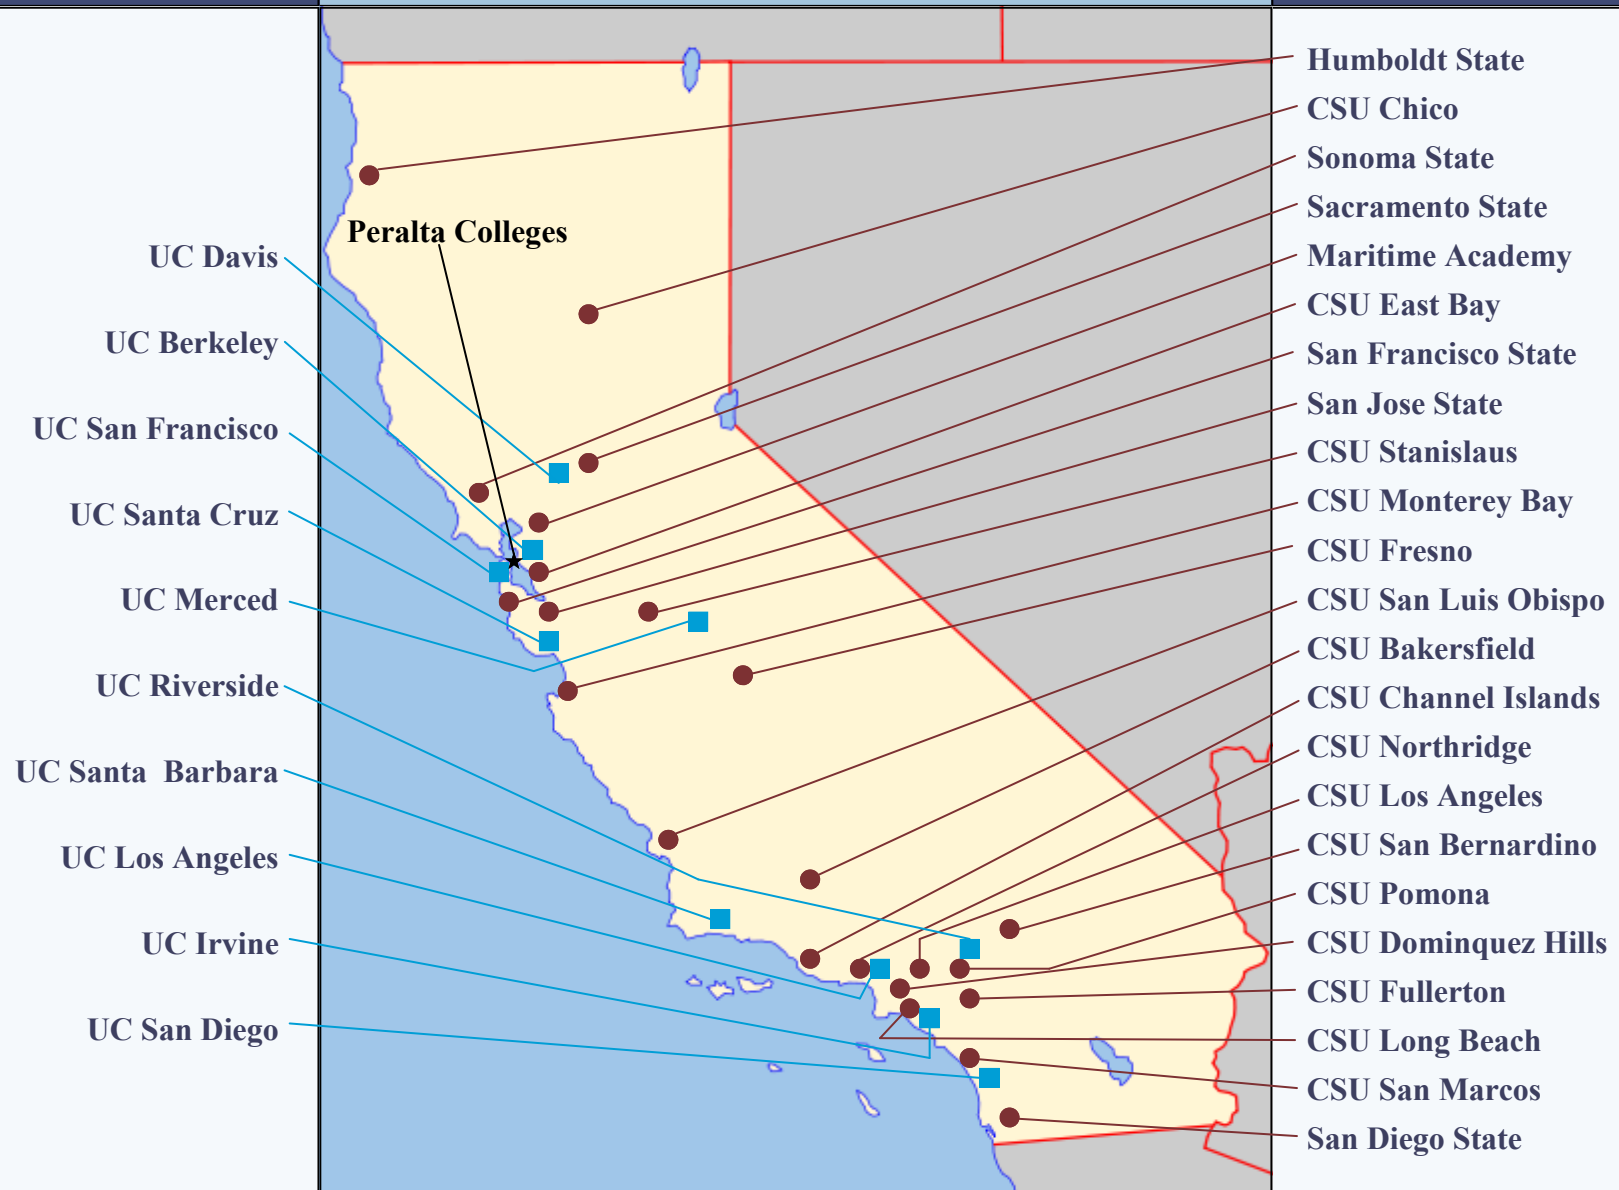

# In Partnership with the California Higher Institutions

## University of California

## California State University

# The Value of Choosing The Peralta Colleges

- ✓ Lower prices offer a more cost effective education.
- ✓ Admission to a community college is easier and faster than for a university.
- ✓ Small class sizes means more personal contact with instructors.
- ✓ The opportunity to explore majors while completing the general education classes that form the first two years of a Bachelors Degree.
- ✓ Peralta Colleges offer hands-on experience and goal-specific classes that are taught by award-winning faculty and real-world industry leaders.
- ✓ Over 2,000 sections offered in numerous subject areas. Some online courses are also available.